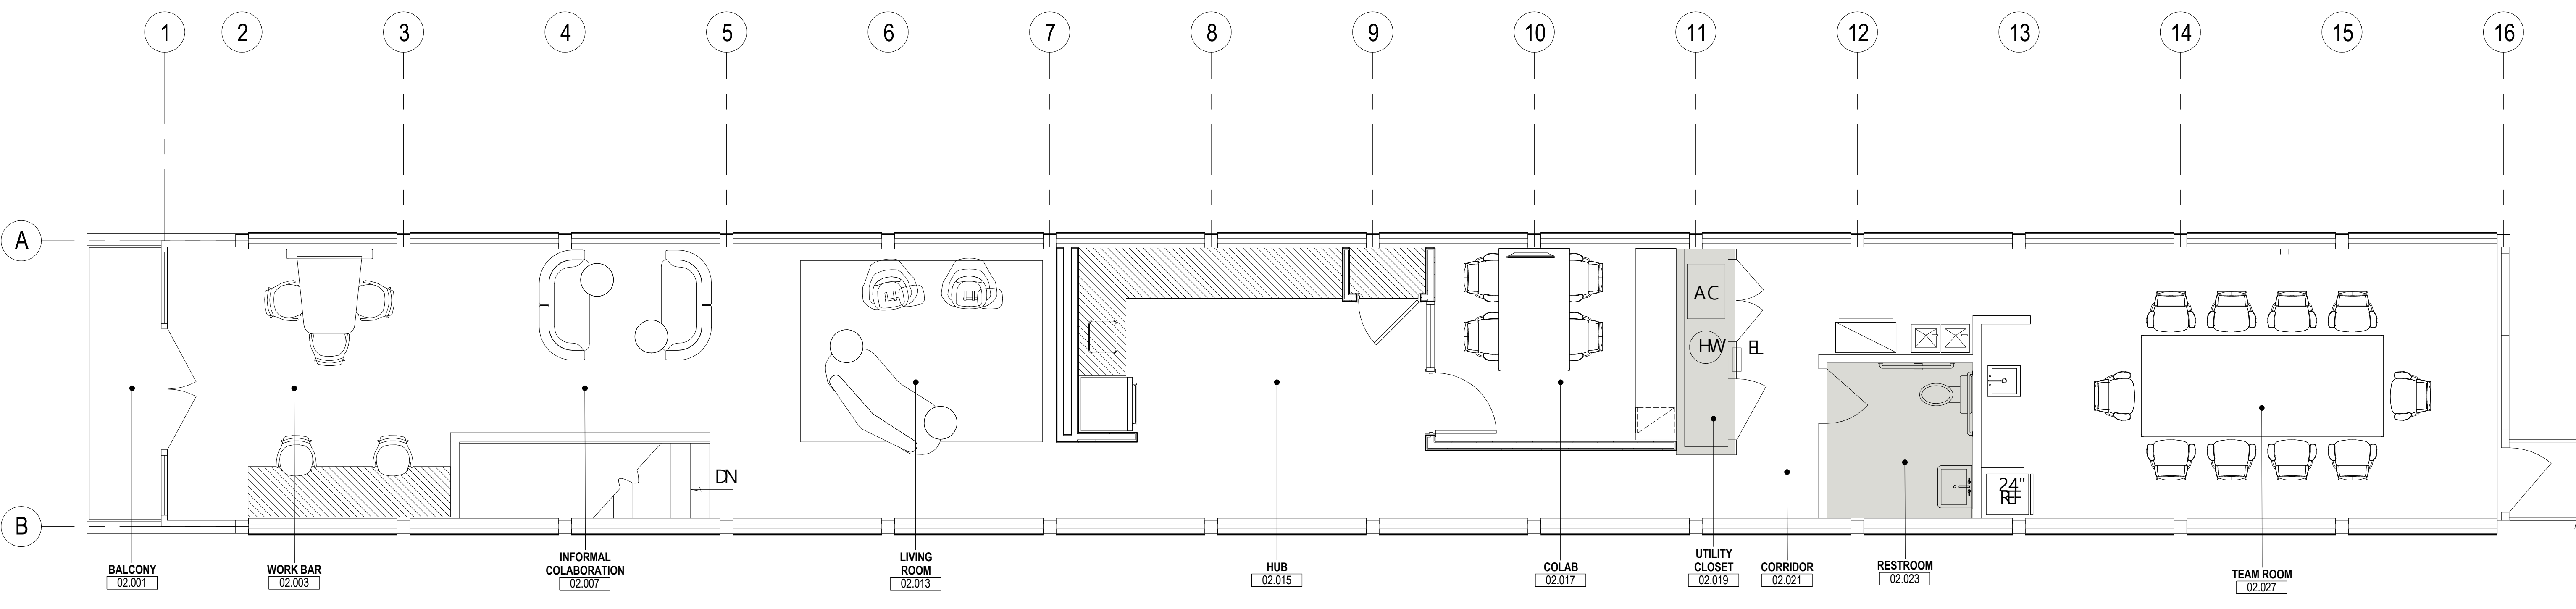

1 FURNITURE PLAN - LEVEL 01
SCALE: 1/4" = 1'-0"

2 FURNITURE PLAN - LEVEL 02
SCALE: 1/4" = 1'-0"