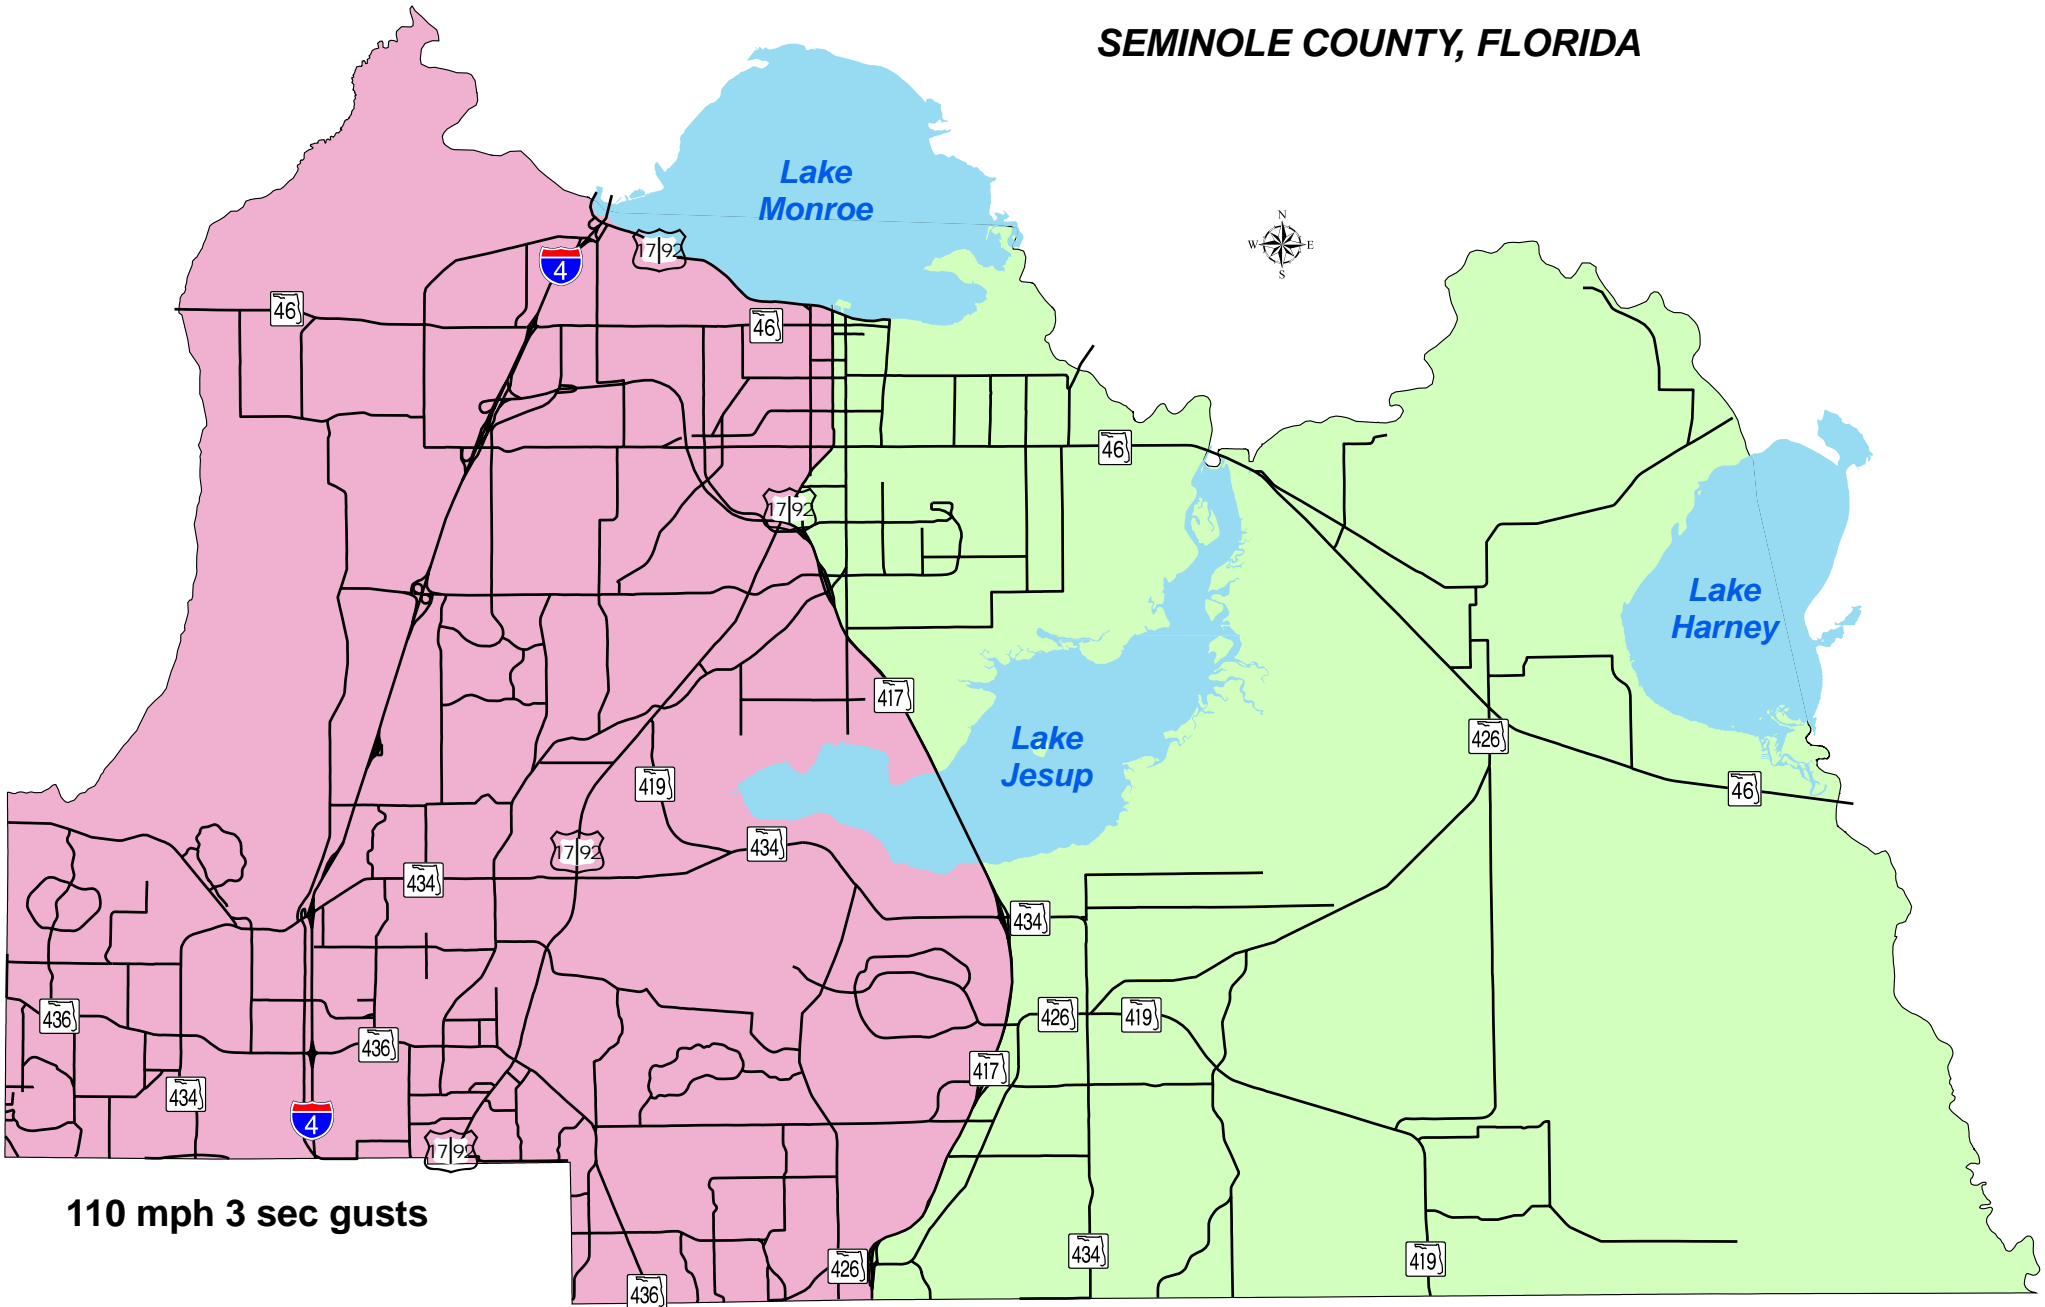

SEMINOLE COUNTY, FLORIDA

110 mph 3 sec gusts

120 mph 3 sec gusts