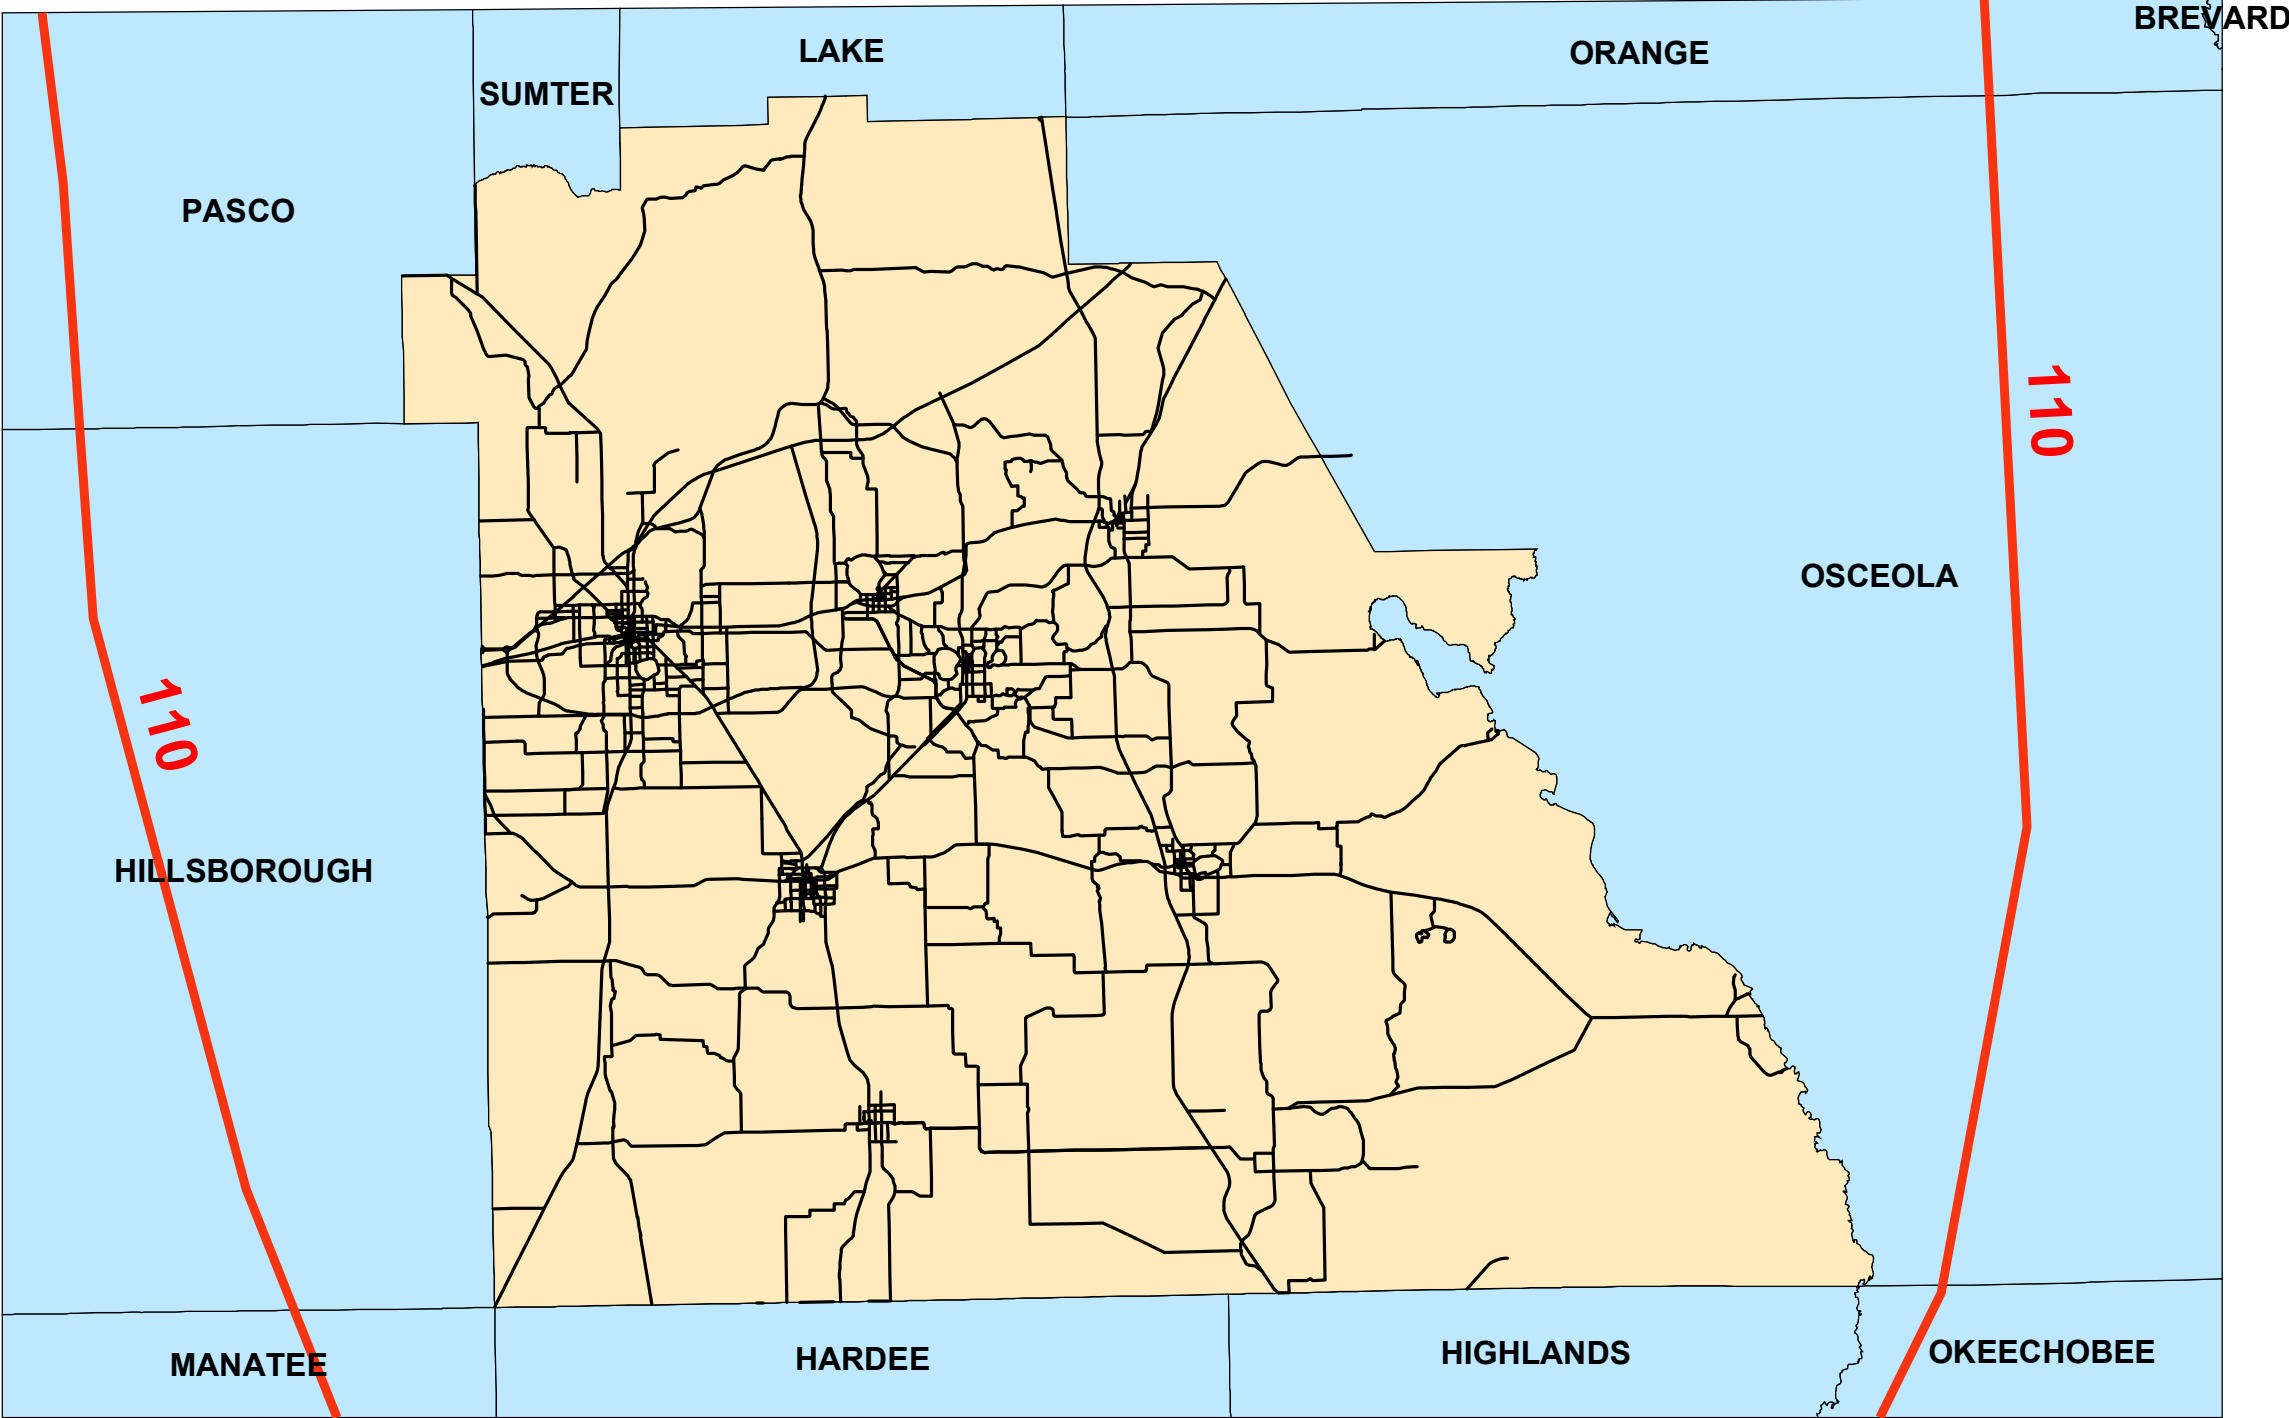

Polk County Wind Speed Lines

Prepared by the GeoPlan Center, University of Florida
for the Florida Department of Community Affairs,
Codes and Standards Division.

Polk County Wind Speed Lines

- Basic Wind Speed Line, Figure 1609, FBC
- Major Roads
- County Boundary
- Other Counties

Polk County Wind Speed Line Description

All of Polk County is in the 110 MPH Wind Zone.
(Confirmed by Polk County Building Division 06/04/07)

June 2007.
Source: Polk County Building Division
Base Layer Source: Florida Geographic Data Library