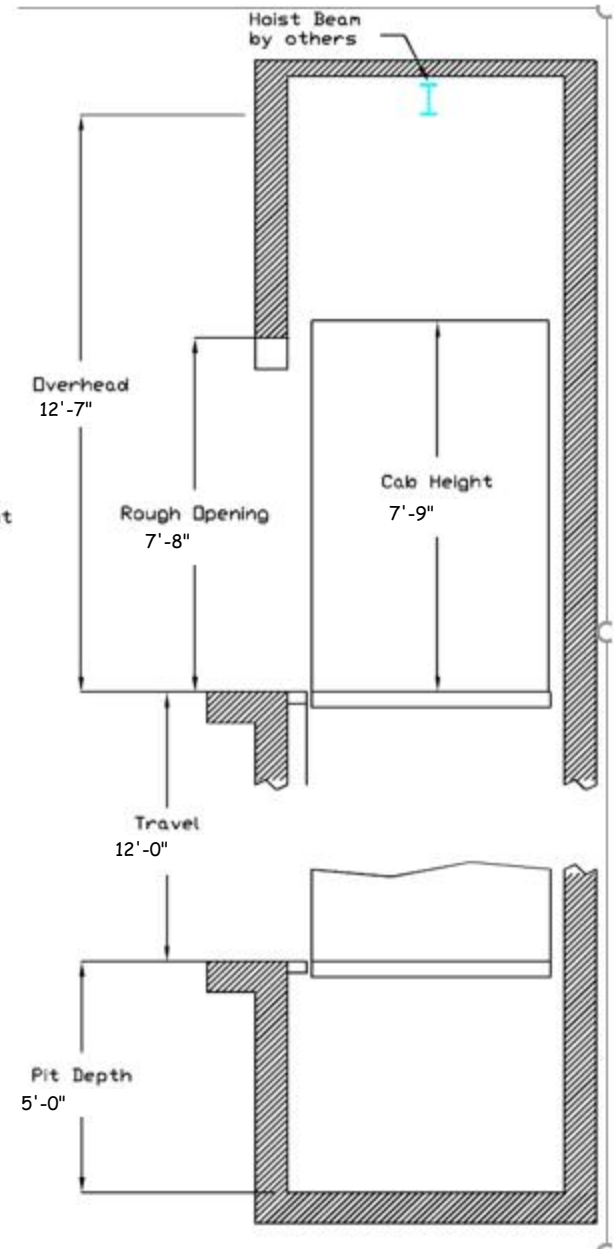

Job Name: Earth Remedies
 Job Address: 310 E Bradford Rd
 Tallahassee, FL 32303

Capacity: 2100 lbs.
 Speed: 100 fpm

See alternate price for
 2,500 lb. capacity.

NOT TO SCALE

8'-6" minimum if
 2,500 lb. capacity
 is accepted.