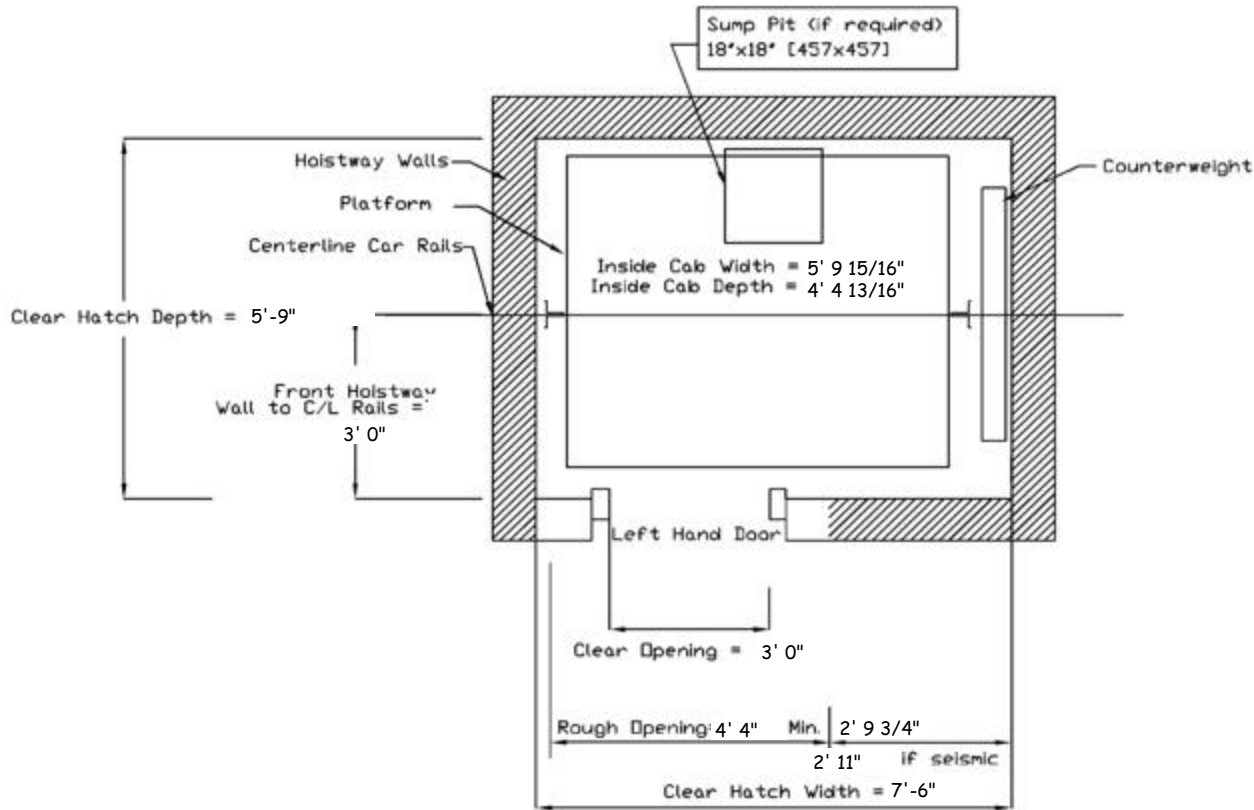

Job Name: Earth Remedies
 Job Address: 310 E Bradford Rd
 Tallahassee, FL 32303

Capacity: 2100 lbs.
 Speed: 100 fpm

See alternate price for
 2,500 lb. capacity.

NOT TO SCALE

8'-6" minimum if
 2,500 lb. capacity
 is accepted.